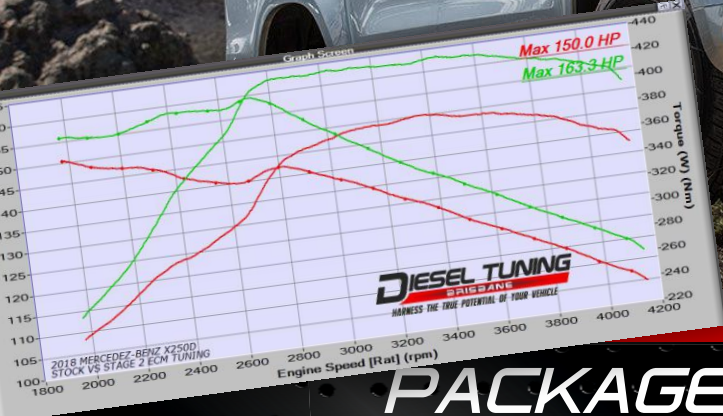

TOWING, COMMERCIAL & DAILY USE

HARNESS THE TRUE POTENTIAL OF YOUR VEHICLE

UP TO
20% GAIN
IN TORQUE OVER STOCK

PACKAGE FROM \$1,650

INDIVIDUAL RESULTS MAY VARY

INCLUDED IN PACKAGE

TAILORED ECM TUNING

ADD TO YOUR PACKAGE