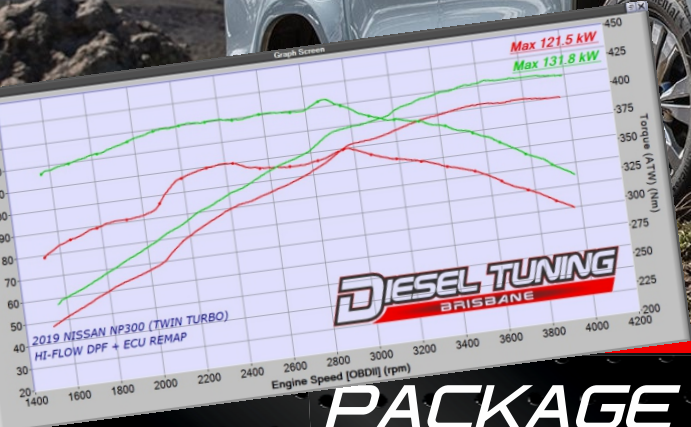

3/10 LEAR JET DRIVE CABOOLTURE

(07) 5353 9115

**DIESEL TUNING**  
BRISBANE

HARNESS THE TRUE POTENTIAL OF YOUR VEHICLE

Mercedes-Benz X250D - X350D

PACKAGE 3

RELIABLE DAILY PERFORMANCE

HARNESS THE TRUE POTENTIAL OF YOUR VEHICLE

UP TO  
**30% GAIN**  
IN TORQUE OVER STOCK

PACKAGE FROM \$5,000

\*INDIVIDUAL RESULTS MAY VARY\*

**INCLUDED:**

- > Tailored ECU Remap
- > Mandrel-Bent DPF Back Exhaust System
- > Hi-Flow DPF System

**ALSO AVAILABLE:**