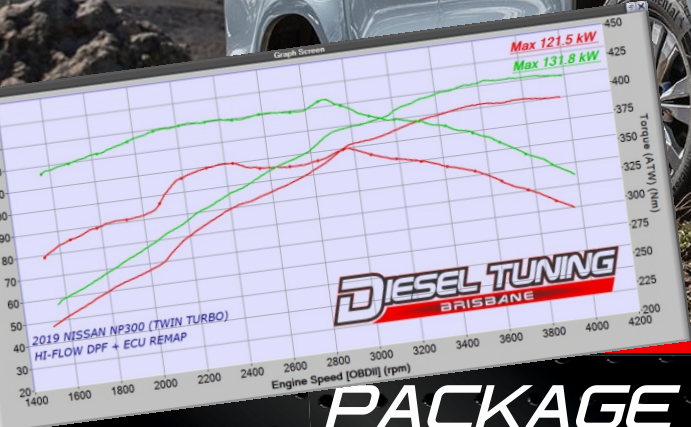

HARNESS THE TRUE POTENTIAL OF YOUR VEHICLE

UP TO 20% GAIN IN TORQUE OVER STOCK

PACKAGE FROM \$1,495

\*INDIVIDUAL RESULTS MAY VARY\*

INCLUDED:

> Tailored ECU Remap

ALSO AVAILABLE:

> HI-Flow DPF