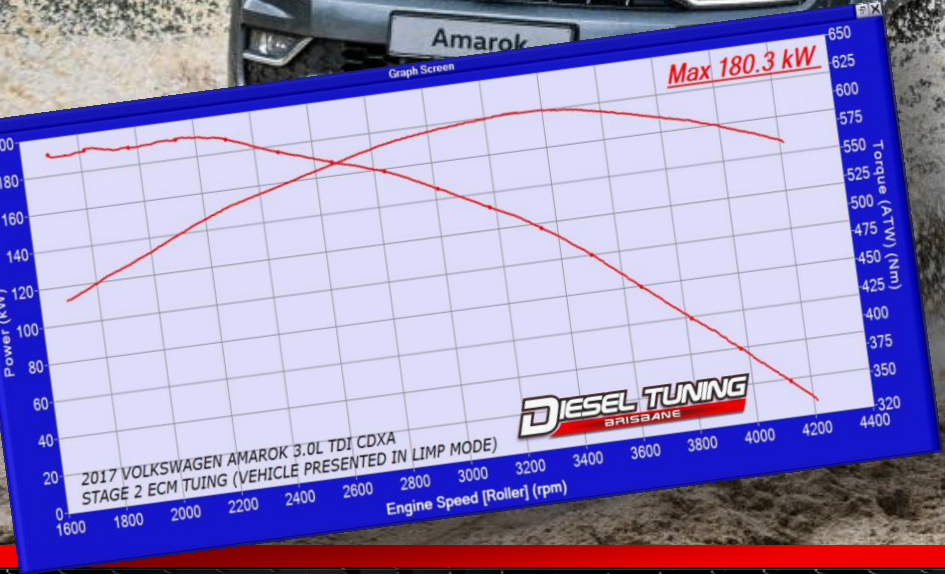

TOWING, COMMERCIAL & DAILY USE

HARNESS THE TRUE POTENTIAL OF YOUR VEHICLE

UP TO
25% GAIN
IN TORQUE OVER STOCK