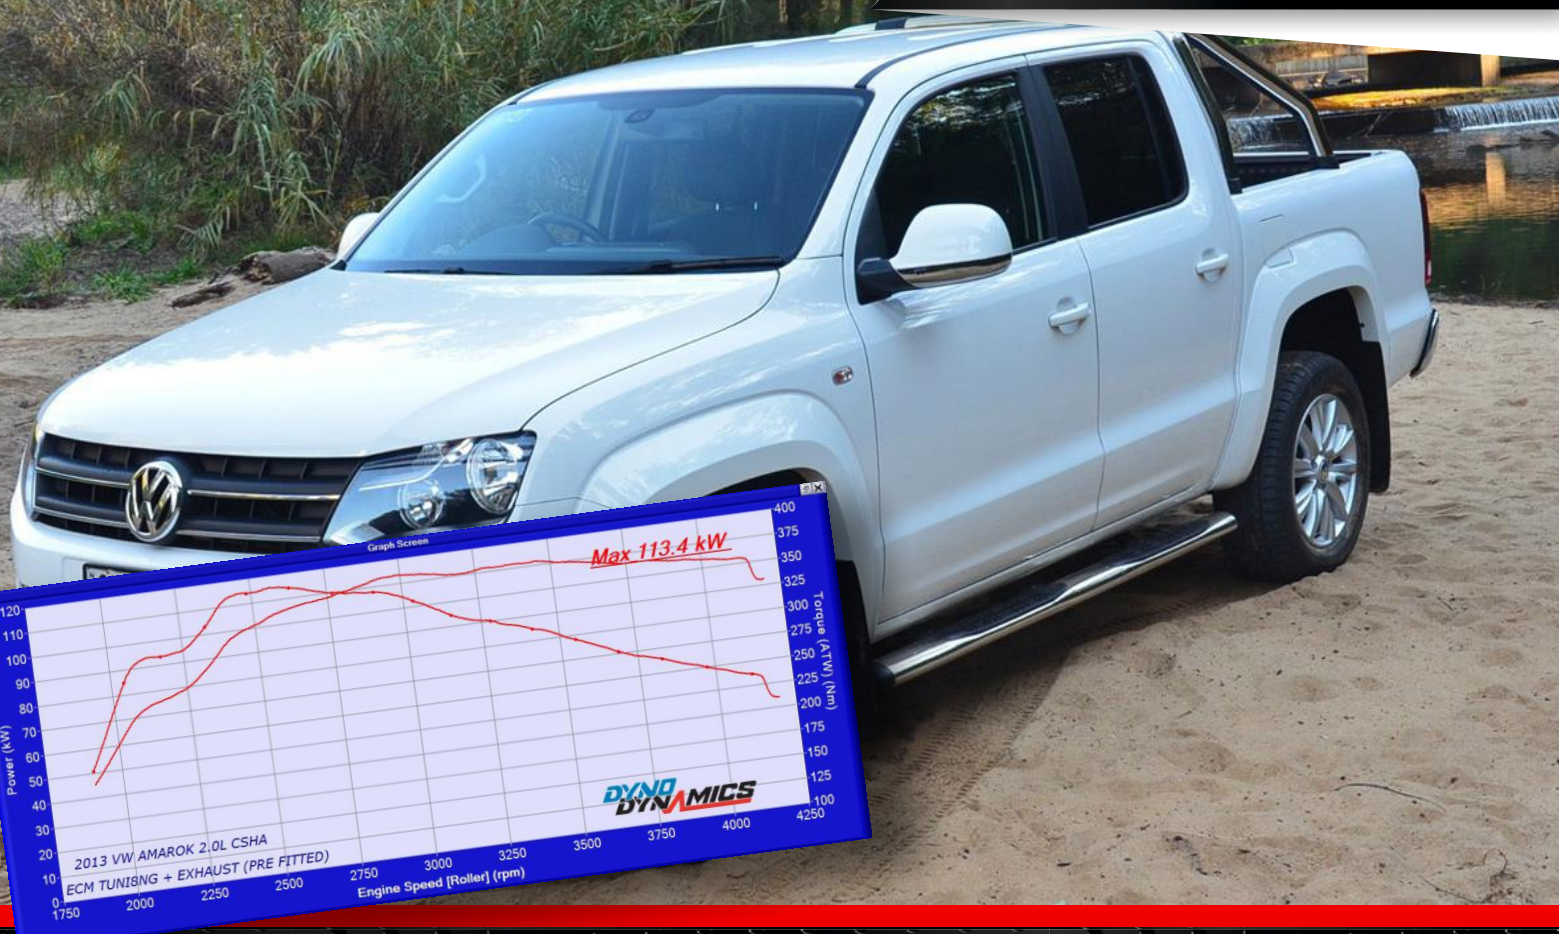

UP TO  
**25% GAIN**  
IN TORQUE OVER STOCK

**PACKAGE FROM \$1,500**

\*INDIVIDUAL RESULTS MAY VARY\*

**INCLUDED IN PACKAGE**

TAILORED ECM TUNING

**ADD TO YOUR PACKAGE**

304-GRADE STAINLESS DPF-BACK EXHAUST  
TAILORED TRANSMISSION (TCM) TUNING

**TOWING, COMMERCIAL & DAILY USE**

**HARNESS THE TRUE POTENTIAL OF YOUR VEHICLE**

UP TO  
**25% GAIN**  
IN TORQUE OVER STOCK

**PACKAGE FROM \$1,500**

\*INDIVIDUAL RESULTS MAY VARY\*

**INCLUDED IN PACKAGE**