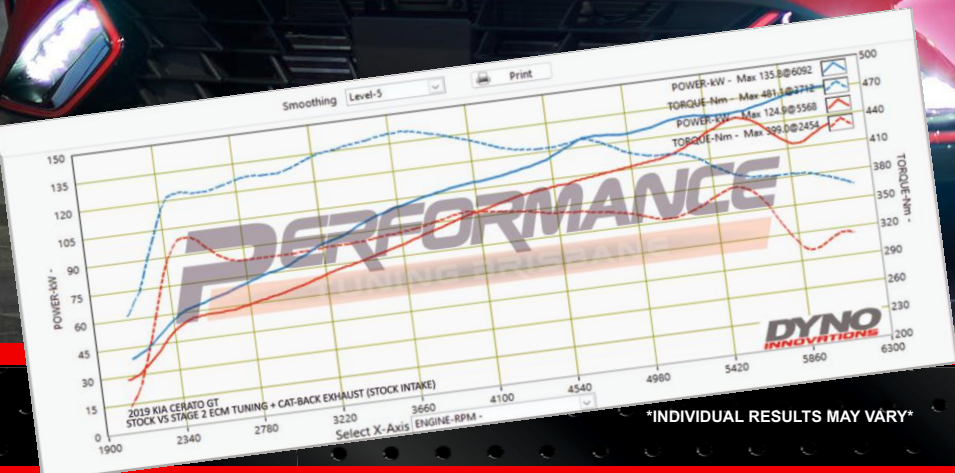

CERATO GT 1.6L

STAGE 2

STAGE 2 TUNING PACKAGE

GAIN UP TO 30KW
GAIN UP TO 120NM

HARNESS THE TRUE POTENTIAL OF YOUR VEHICLE

UP TO
25% GAIN
IN POWER OVER STOCK

INCLUDED IN PACKAGE

CUSTOM DYNO TUNE (ENGINE ECU)

CERATO GT 1.6L

STAGE 3

STAGE 3 TUNING PACKAGE

GAIN UP TO 50KW
GAIN UP TO 150NM

HARNESS THE TRUE POTENTIAL OF YOUR VEHICLE

UP TO
35% GAIN
IN POWER OVER STOCK

INCLUDED IN PACKAGE

CUSTOM DYNO TUNE (ENGINE + TRANSMISSION ECU)