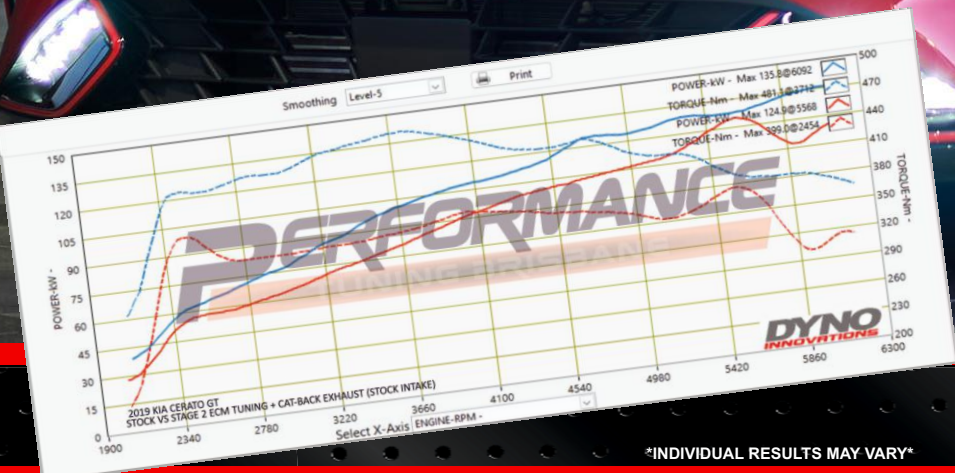

2-3/10 LEAR JET DRIVE CABOOLTURE

CERATO GT 1.6L

STAGE 4

PREMIUM PACKAGE

GAIN UP TO 60KW
GAIN UP TO 180NM

HARNESS THE TRUE POTENTIAL OF YOUR VEHICLE

UP TO
40% GAIN
IN POWER OVER STOCK

INCLUDED IN PACKAGE