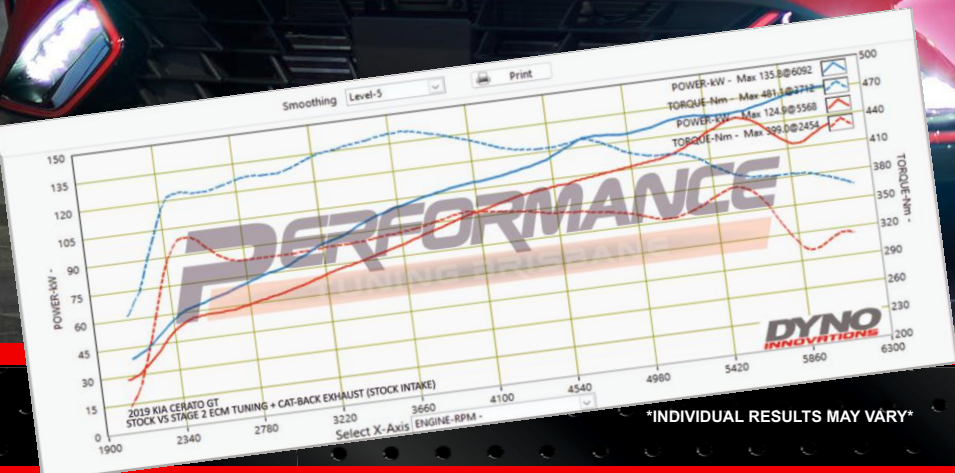

CERATO GT 1.6L

STAGE 3

STAGE 3 TUNING PACKAGE

GAIN UP TO 50KW
GAIN UP TO 150NM

HARNESS THE TRUE POTENTIAL OF YOUR VEHICLE

UP TO
35% GAIN
IN POWER OVER STOCK

INCLUDED IN PACKAGE

CUSTOM DYNO TUNE (ENGINE + TRANSMISSION ECU)