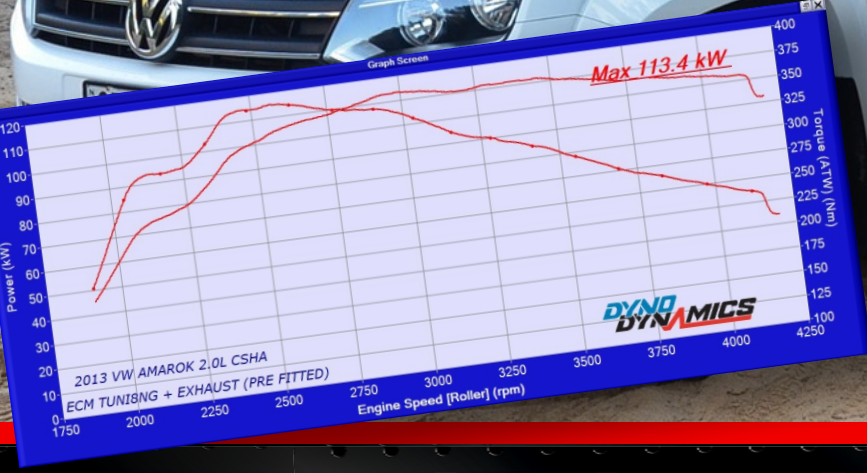

07 5353 9115

DIESEL TUNING
BRISBANE

HARNESS THE TRUE POTENTIAL OF YOUR VEHICLE

2-3/10 LEAR JET DRIVE CABOOLTURE

TOWING, COMMERCIAL & DAILY USE

HARNESS THE TRUE POTENTIAL OF YOUR VEHICLE

UP TO **25% GAIN**
IN TORQUE OVER STOCK

PACKAGE FROM \$1,500

INDIVIDUAL RESULTS MAY VARY

INCLUDED IN PACKAGE

TAILORED ECM TUNING

ADD TO YOUR PACKAGE

304-GRADE STAINLESS DPF-BACK EXHAUST
TAILORED TRANSMISSION (TCM) TUNING

Amarok TDI550 3.0L (DDXA-DDXE) 2016-2022