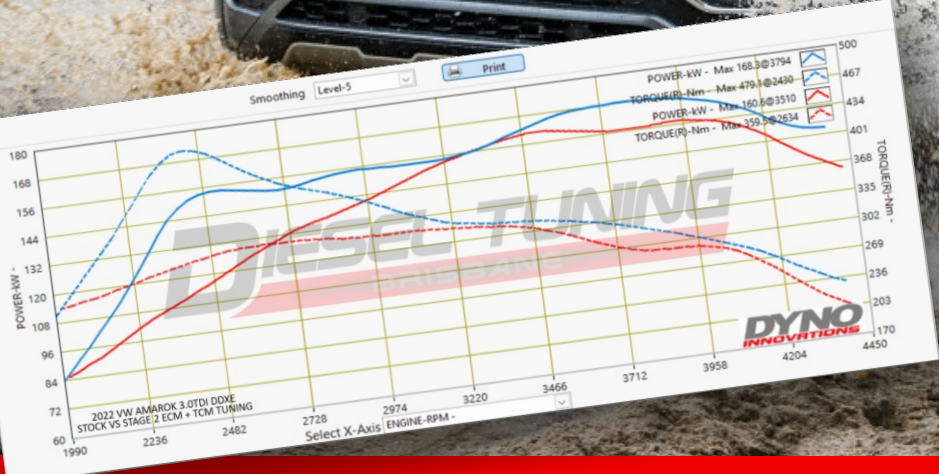

PACKAGE FROM \$1,500

INDIVIDUAL RESULTS MAY VARY

INCLUDED IN PACKAGE

TAILORED ECM TUNING

ADD TO YOUR PACKAGE

304-GRADE STAINLESS DPF-BACK EXHAUST
TAILORED TRANSMISSION (TCM) TUNING

Amarok TDI550 3.0L (DDXA-DDXE) 2016-2022

PACKAGE 2

TOWING, COMMERCIAL & DAILY USE

HARNESS THE TRUE POTENTIAL OF YOUR VEHICLE

UP TO
33% GAIN
IN TORQUE OVER STOCK

PACKAGE FROM \$1,500

INDIVIDUAL RESULTS MAY VARY

INCLUDED IN PACKAGE

TAILORED ECM TUNING