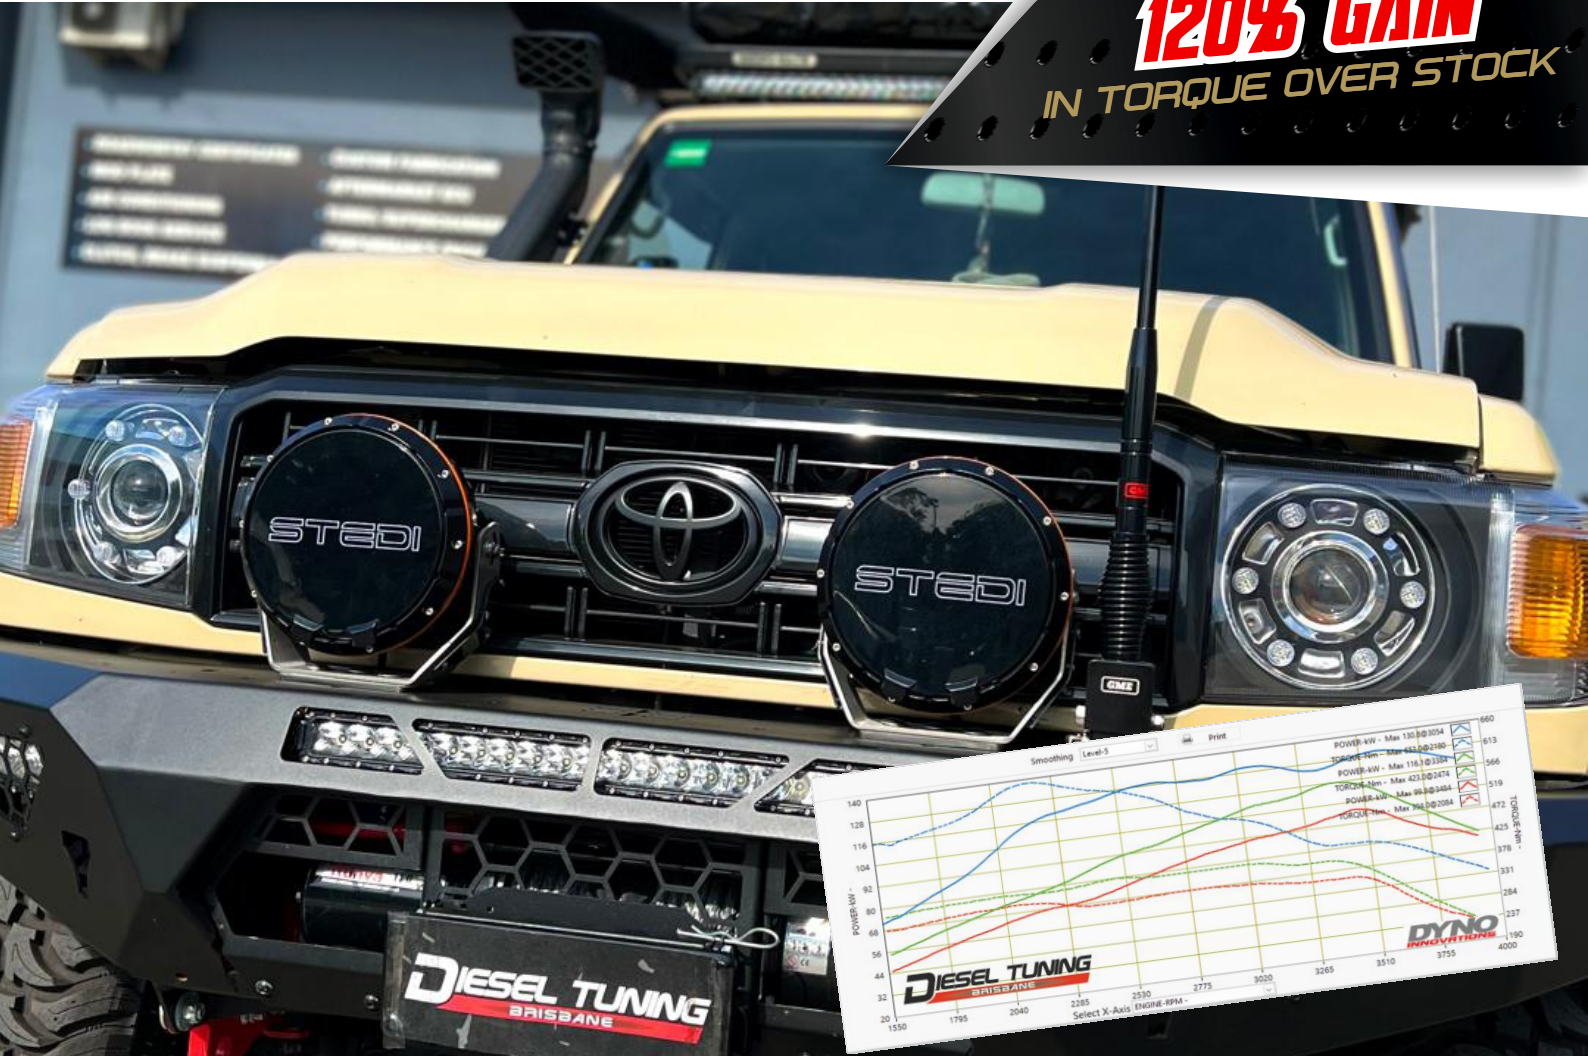

## PLATINUM PERFORMANCE PACKAGE

**HARNESS THE TRUE POTENTIAL OF YOUR VEHICLE**

UP TO  
**120% GAIN**  
IN TORQUE OVER STOCK

\*INDIVIDUAL RESULTS MAY VARY\*