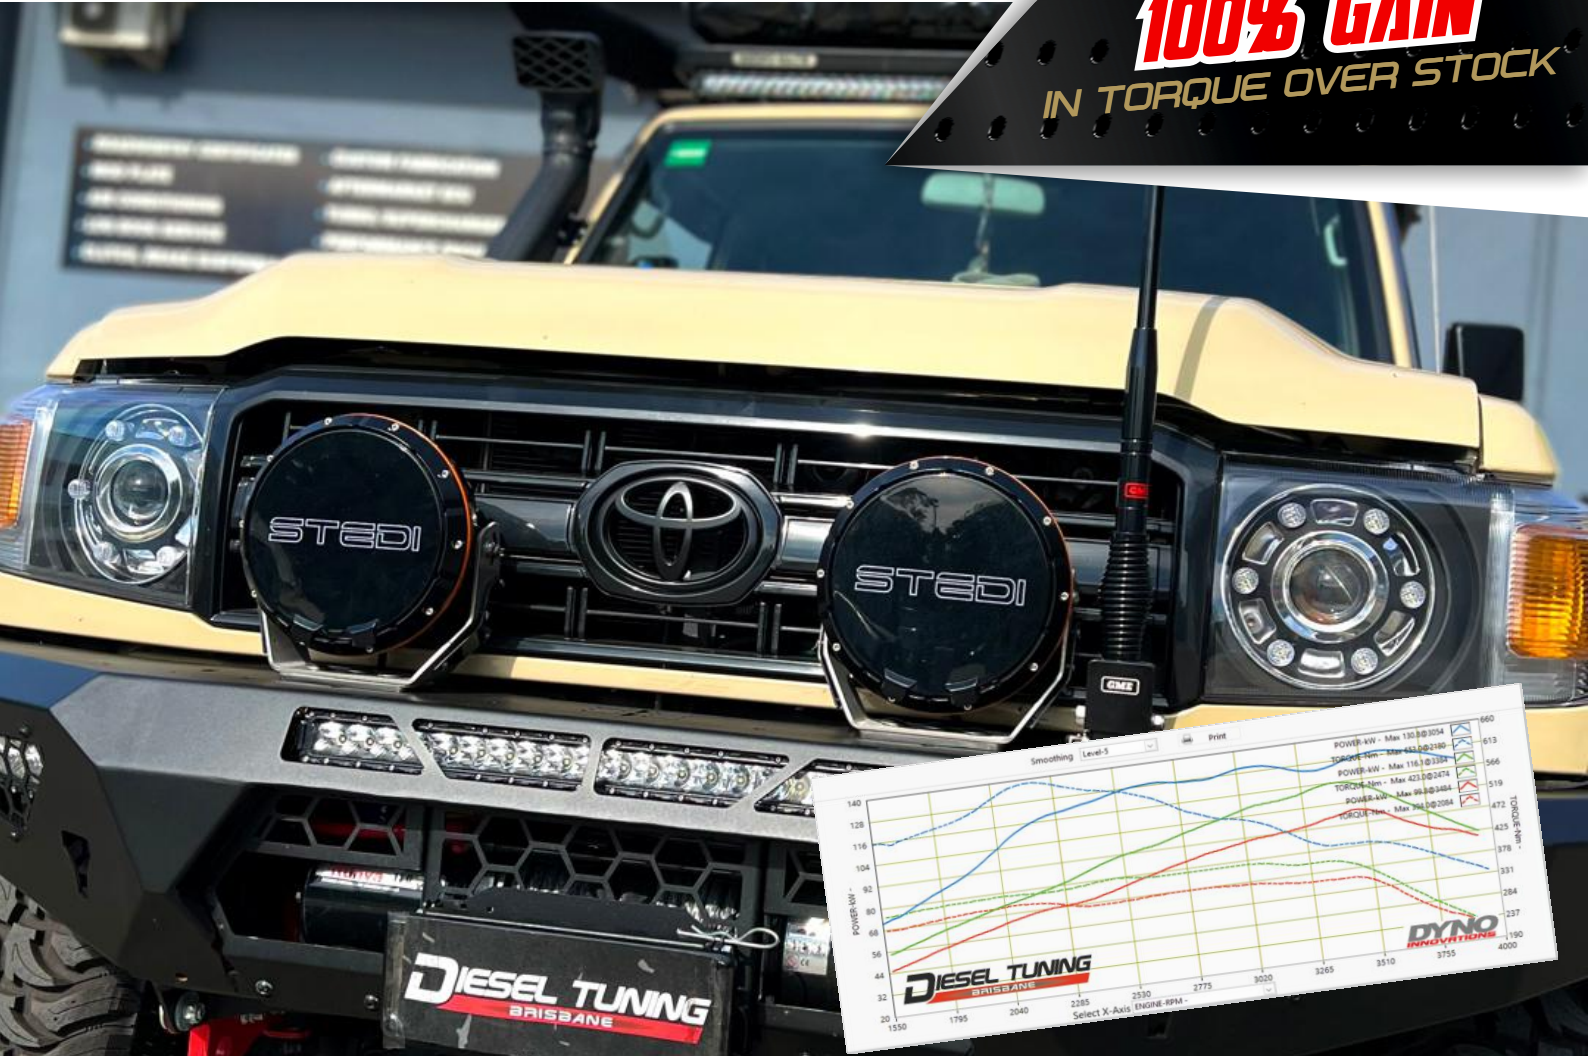

## SILVER PERFORMANCE PACKAGE

**HARNESS THE TRUE POTENTIAL OF YOUR VEHICLE**

UP TO  
**100% GAIN**  
IN TORQUE OVER STOCK

\*INDIVIDUAL RESULTS MAY VARY\*