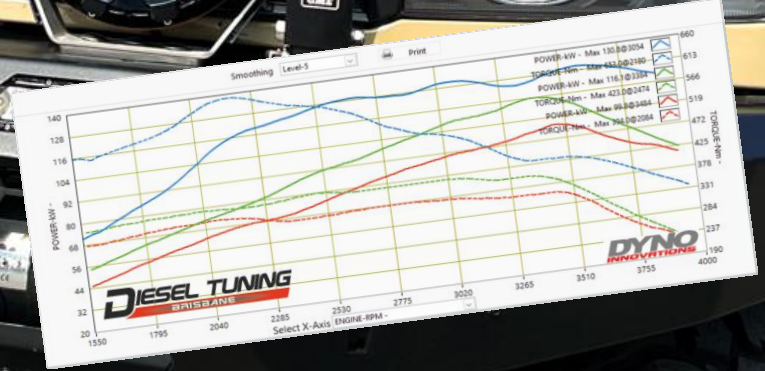

## PLATINUM PERFORMANCE PACKAGE

**HARNESS THE TRUE POTENTIAL OF YOUR VEHICLE**

UP TO  
**120% GAIN**  
IN TORQUE OVER STOCK

\*INDIVIDUAL RESULTS MAY VARY\*