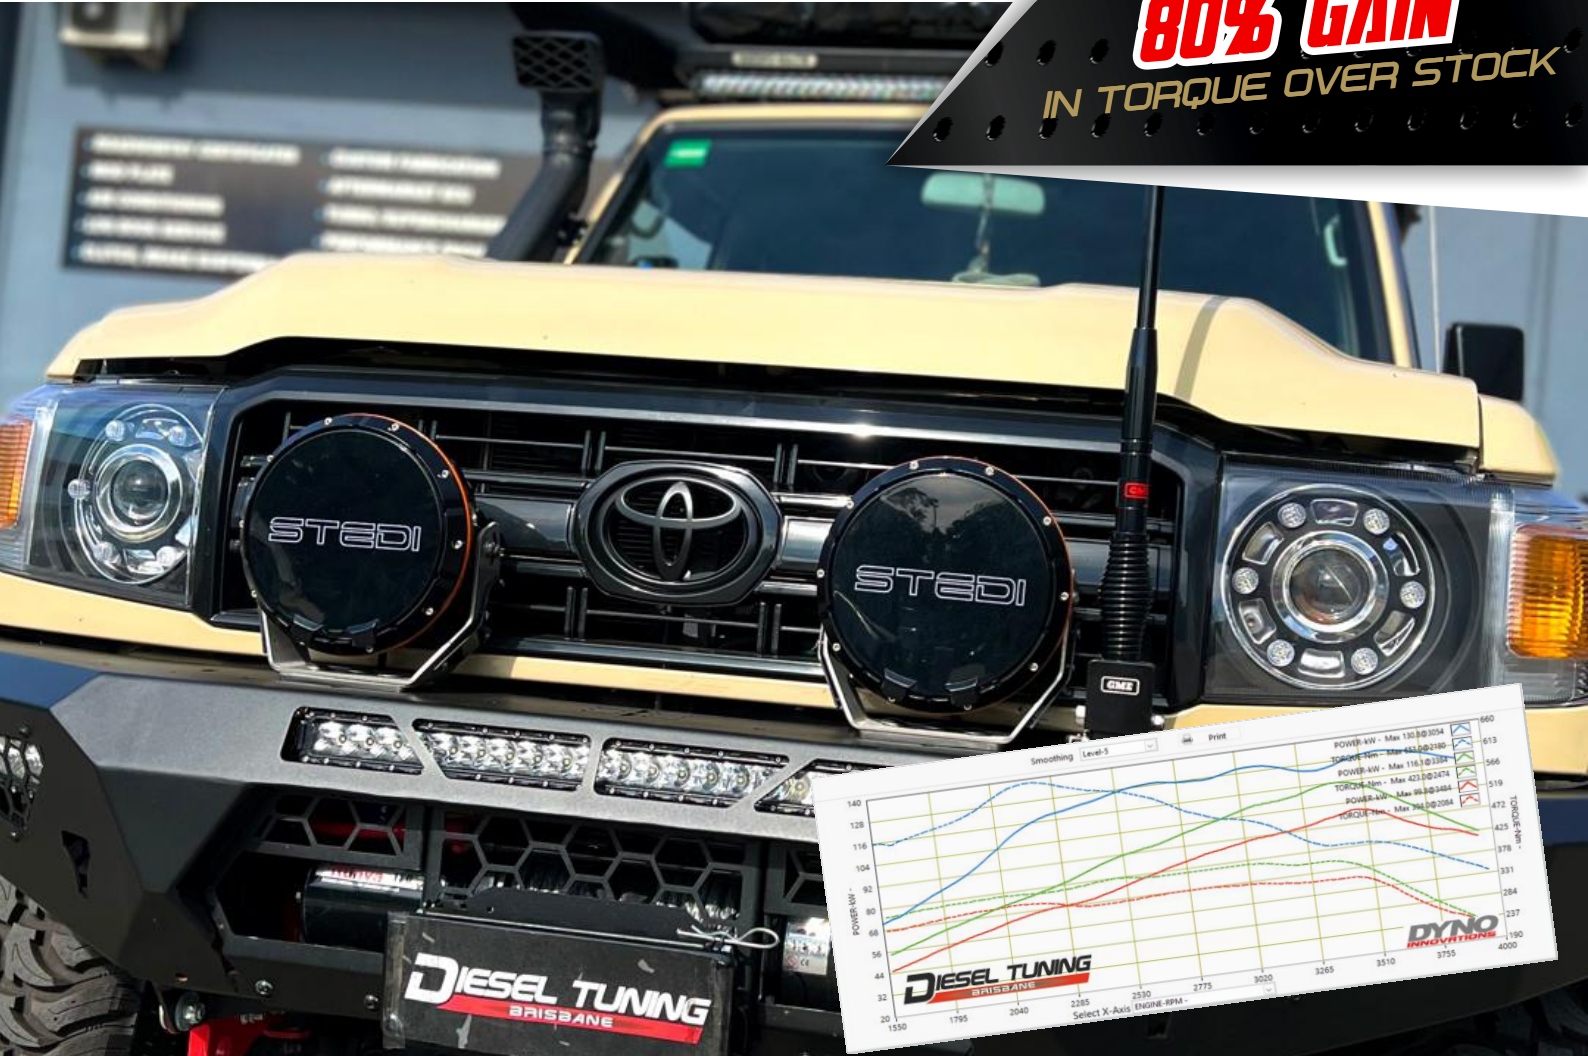

STAGE 2 TUNING PACKAGE

HARNESS THE TRUE POTENTIAL OF YOUR VEHICLE

UP TO
80% GAIN
IN TORQUE OVER STOCK

INDIVIDUAL RESULTS MAY VARY

INCLUDED IN PACKAGE

TAILORED ECM TUNING

304-GRADE 3.5" STAINLESS EXHAUST SYSTEM

1300 NM CLUTCH & BILLET FLYWHEEL UPGRADE

ADD TO YOUR PACKAGE

SNORKEL - 4" STAINLESS/TANAMA/AIRTEC

PERFORMANCE AIR BOX

MAP SWITCH ON-THE-FLY