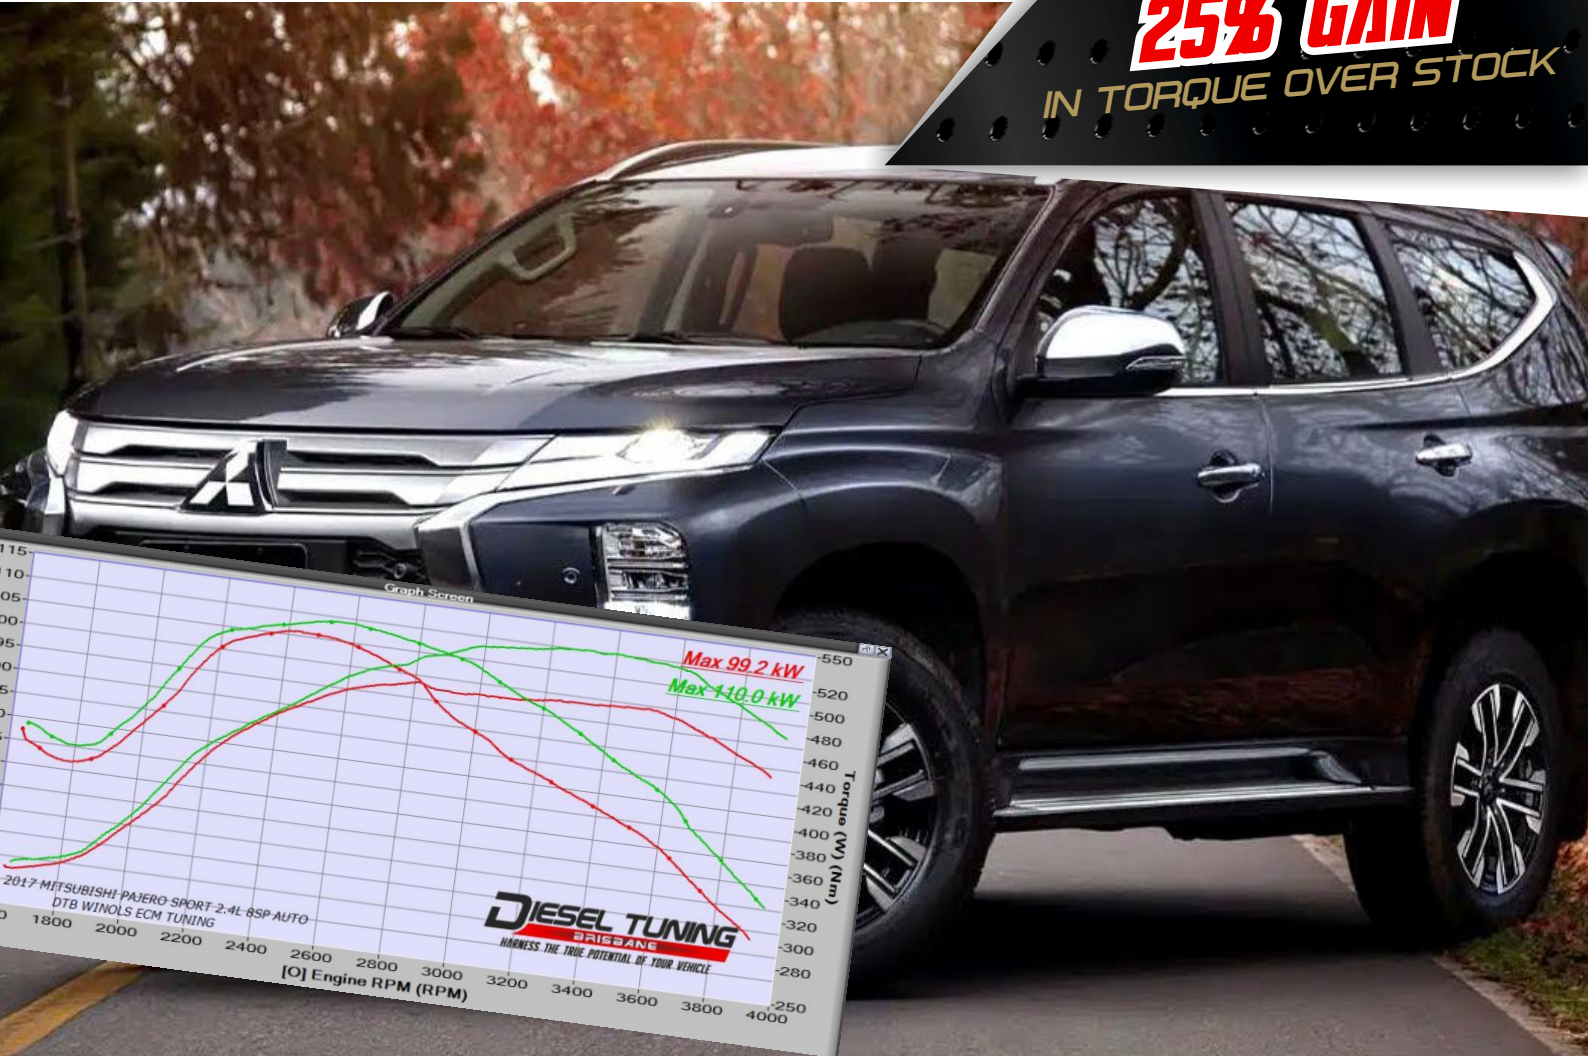

PREMIUM TOWING PACKAGE

HARNESS THE TRUE POTENTIAL OF YOUR VEHICLE

UP TO
25% GAIN
IN TORQUE OVER STOCK

PACKAGE FROM \$5,680

INDIVIDUAL RESULTS MAY VARY

INCLUDED IN PACKAGE

- TAILORED ECM TUNING
- UPGRADED CHARGE AIR COOLER
- 304-GRADE STAINLESS DPF-BACK EXHAUST