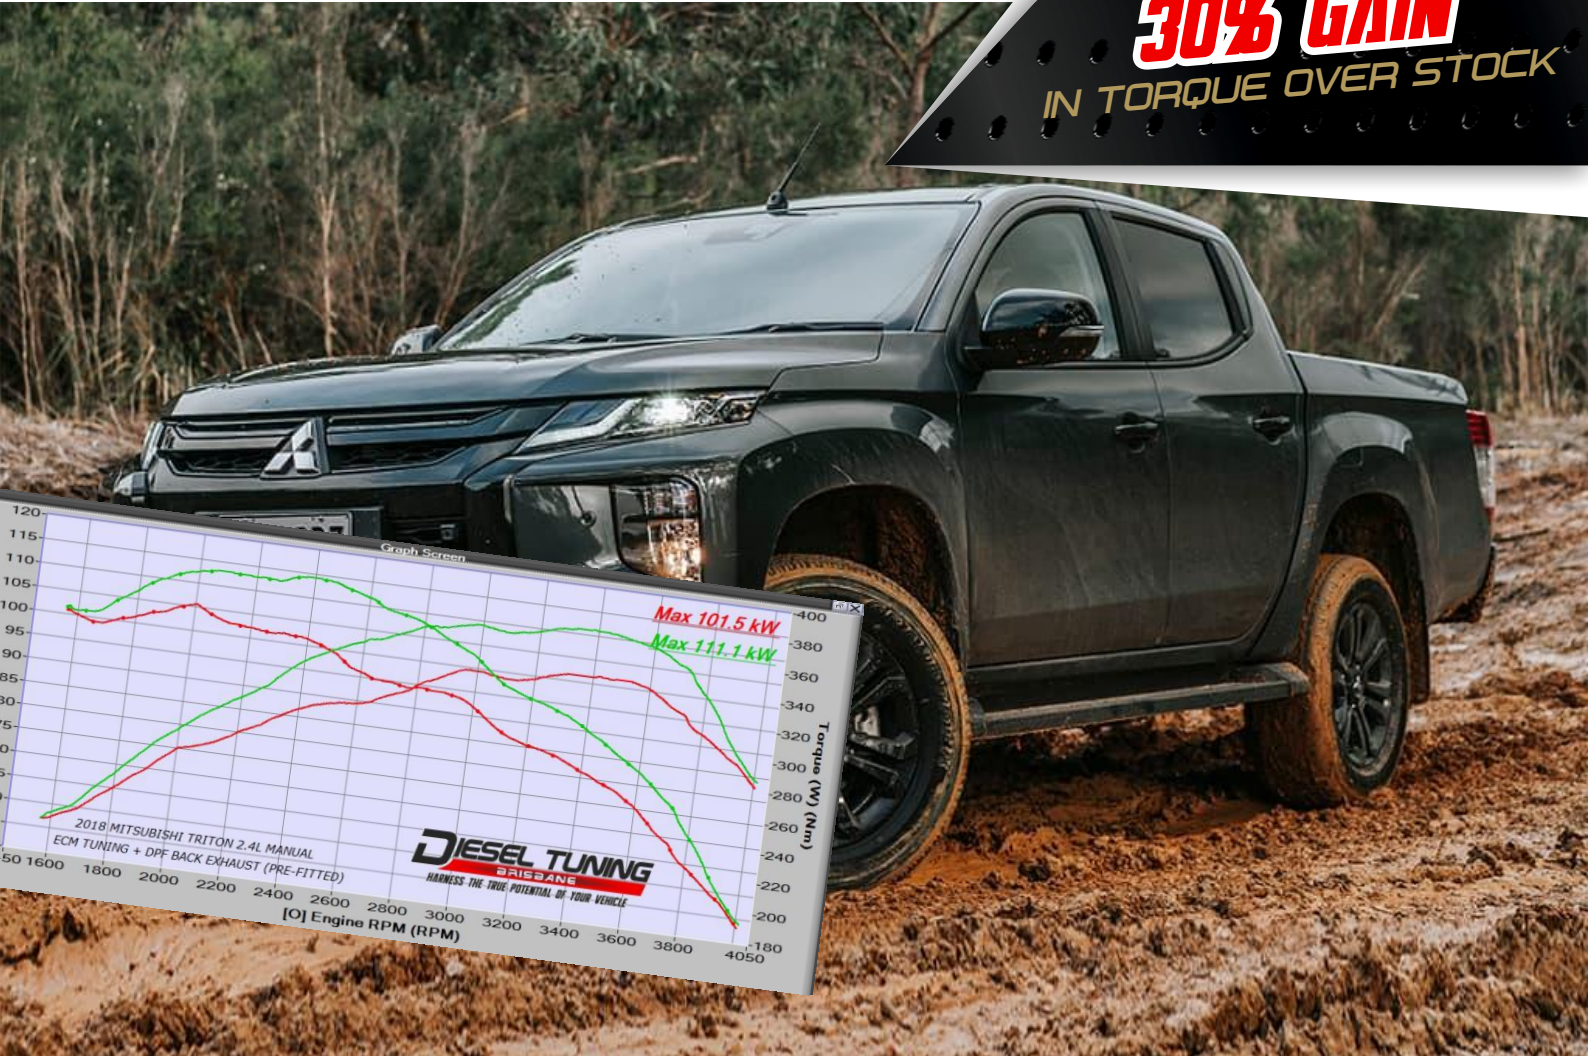

07 5353 9115

DIESEL TUNING
BRISBANE

HARNESS THE TRUE POTENTIAL OF YOUR VEHICLE

TRITON MR-MQ 2016-2022 2.4L

PACKAGE 1

STAGE 1 TOWING PACKAGE

HARNESS THE TRUE POTENTIAL OF YOUR VEHICLE

UP TO
25% GAIN
IN TORQUE OVER STOCK

HARNESS THE TRUE POTENTIAL OF YOUR VEHICLE

UP TO
30% GAIN
IN TORQUE OVER STOCK

PACKAGE FROM \$2,350

INDIVIDUAL RESULTS MAY VARY

INCLUDED IN PACKAGE

- TAILORED ECM TUNING
- 304-GRADE STAINLESS DPF-BACK EXHAUST

2-3/10 LEAR JET DRIVE CABOOLTURE

TRITON MR-MQ 2016-2022 2.4L

PACKAGE 3

SILVER PERFORMANCE PACKAGE

HARNESS THE TRUE POTENTIAL OF YOUR VEHICLE

UP TO
35% GAIN
IN TORQUE OVER STOCK

PACKAGE FROM \$4,450

INDIVIDUAL RESULTS MAY VARY