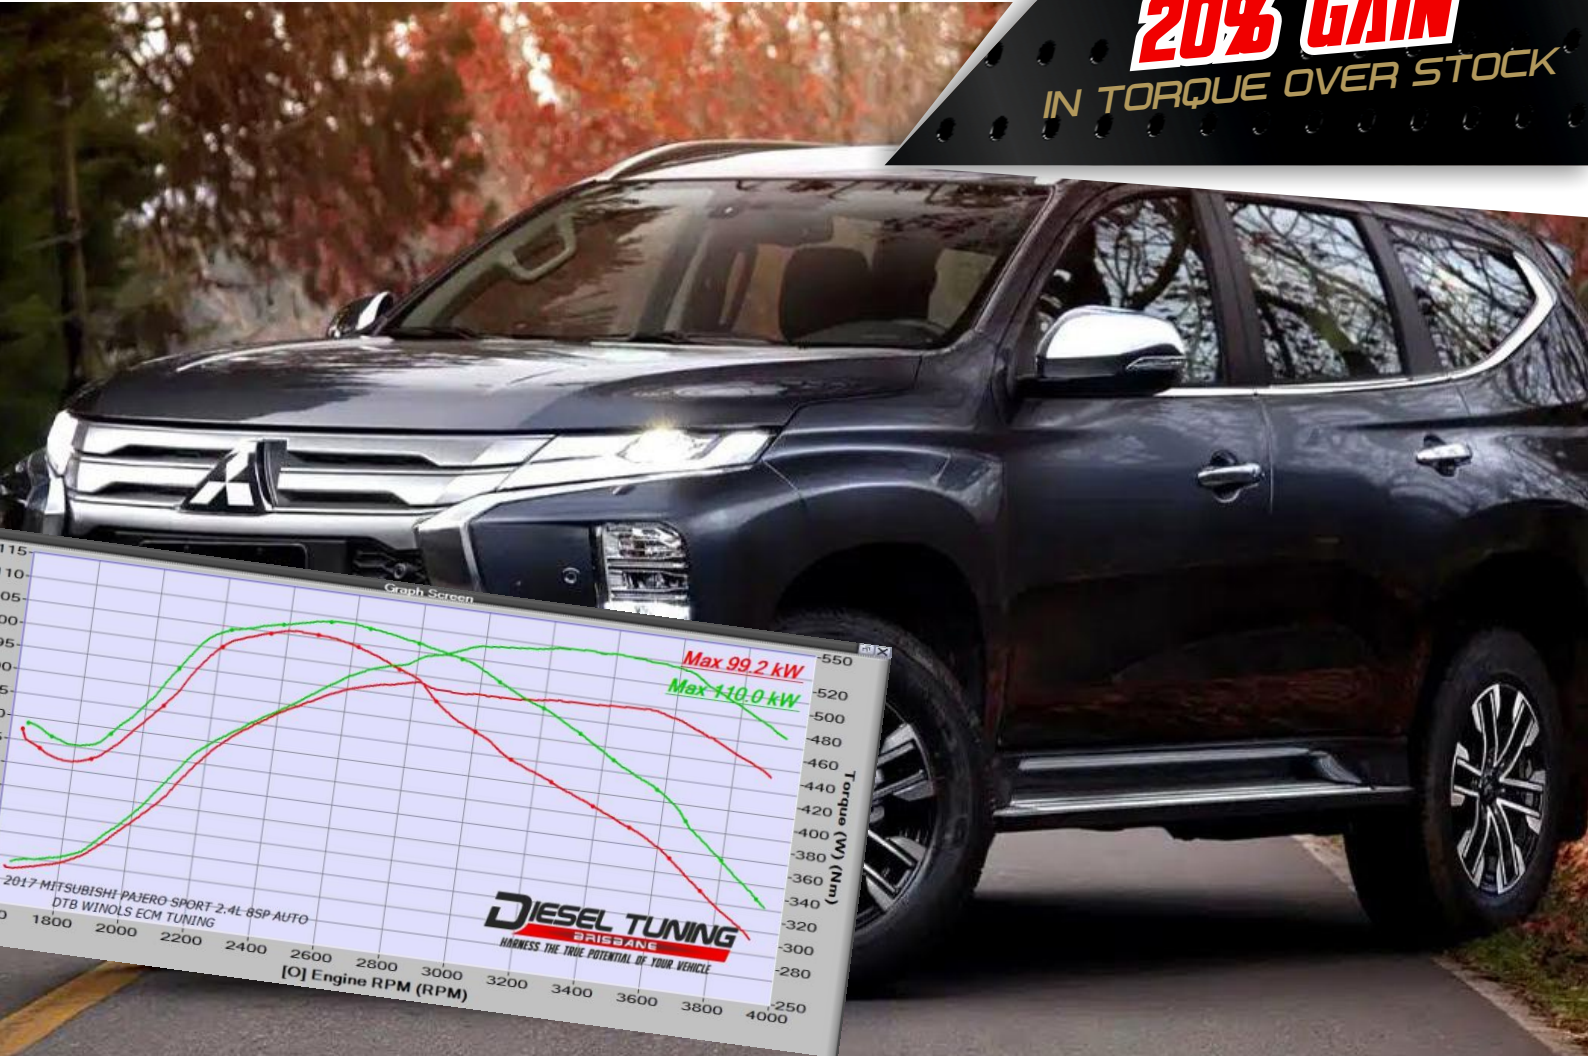

HARNESS THE TRUE POTENTIAL OF YOUR VEHICLE

2-3/10 LEAR JET DRIVE CABOOLTURE

PAJERO SPORT 2016-2022 2.4L

PACKAGE 2

STAGE 2 TOWING PACKAGE

HARNESS THE TRUE POTENTIAL OF YOUR VEHICLE

UP TO
20% GAIN
IN TORQUE OVER STOCK