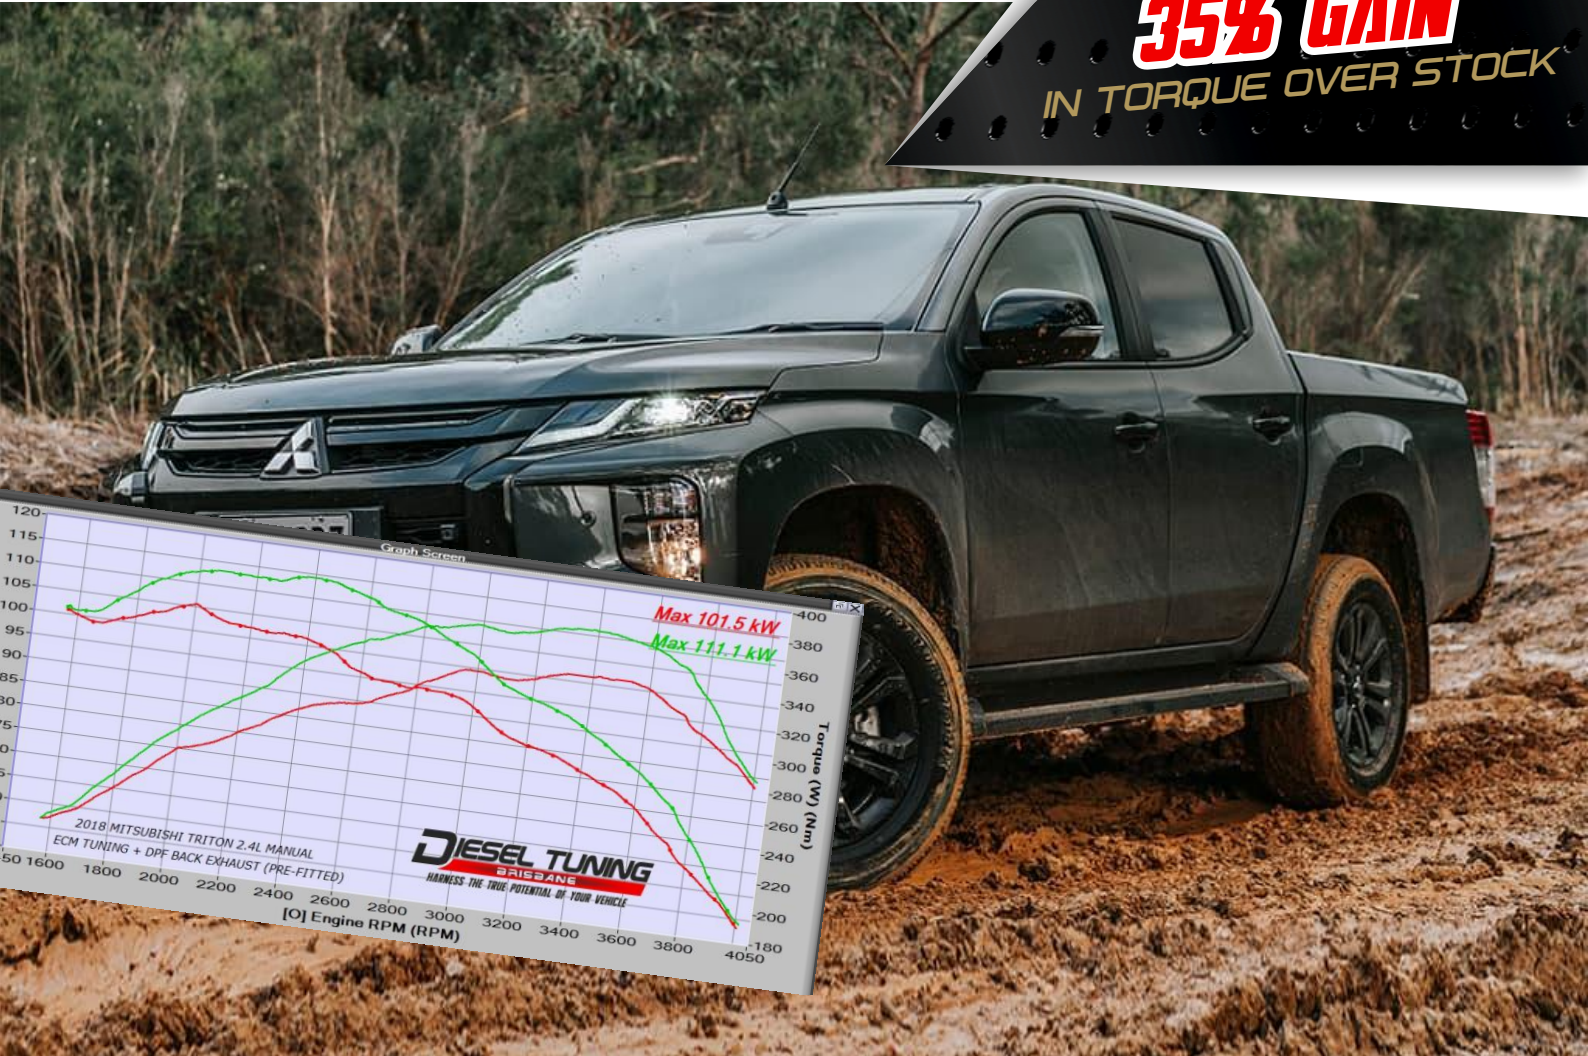

HARNESS THE TRUE POTENTIAL OF YOUR VEHICLE

UP TO
30% GAIN
IN TORQUE OVER STOCK

PACKAGE FROM \$2,350

INDIVIDUAL RESULTS MAY VARY

INCLUDED IN PACKAGE

- TAILORED ECM TUNING
- 304-GRADE STAINLESS DPF-BACK EXHAUST

2-3/10 LEAR JET DRIVE CABOOLTURE

TRITON MR-MQ 2016-2022 2.4L

PACKAGE 3

SILVER PERFORMANCE PACKAGE

HARNESS THE TRUE POTENTIAL OF YOUR VEHICLE

UP TO
35% GAIN
IN TORQUE OVER STOCK

PACKAGE FROM \$4,450

INDIVIDUAL RESULTS MAY VARY