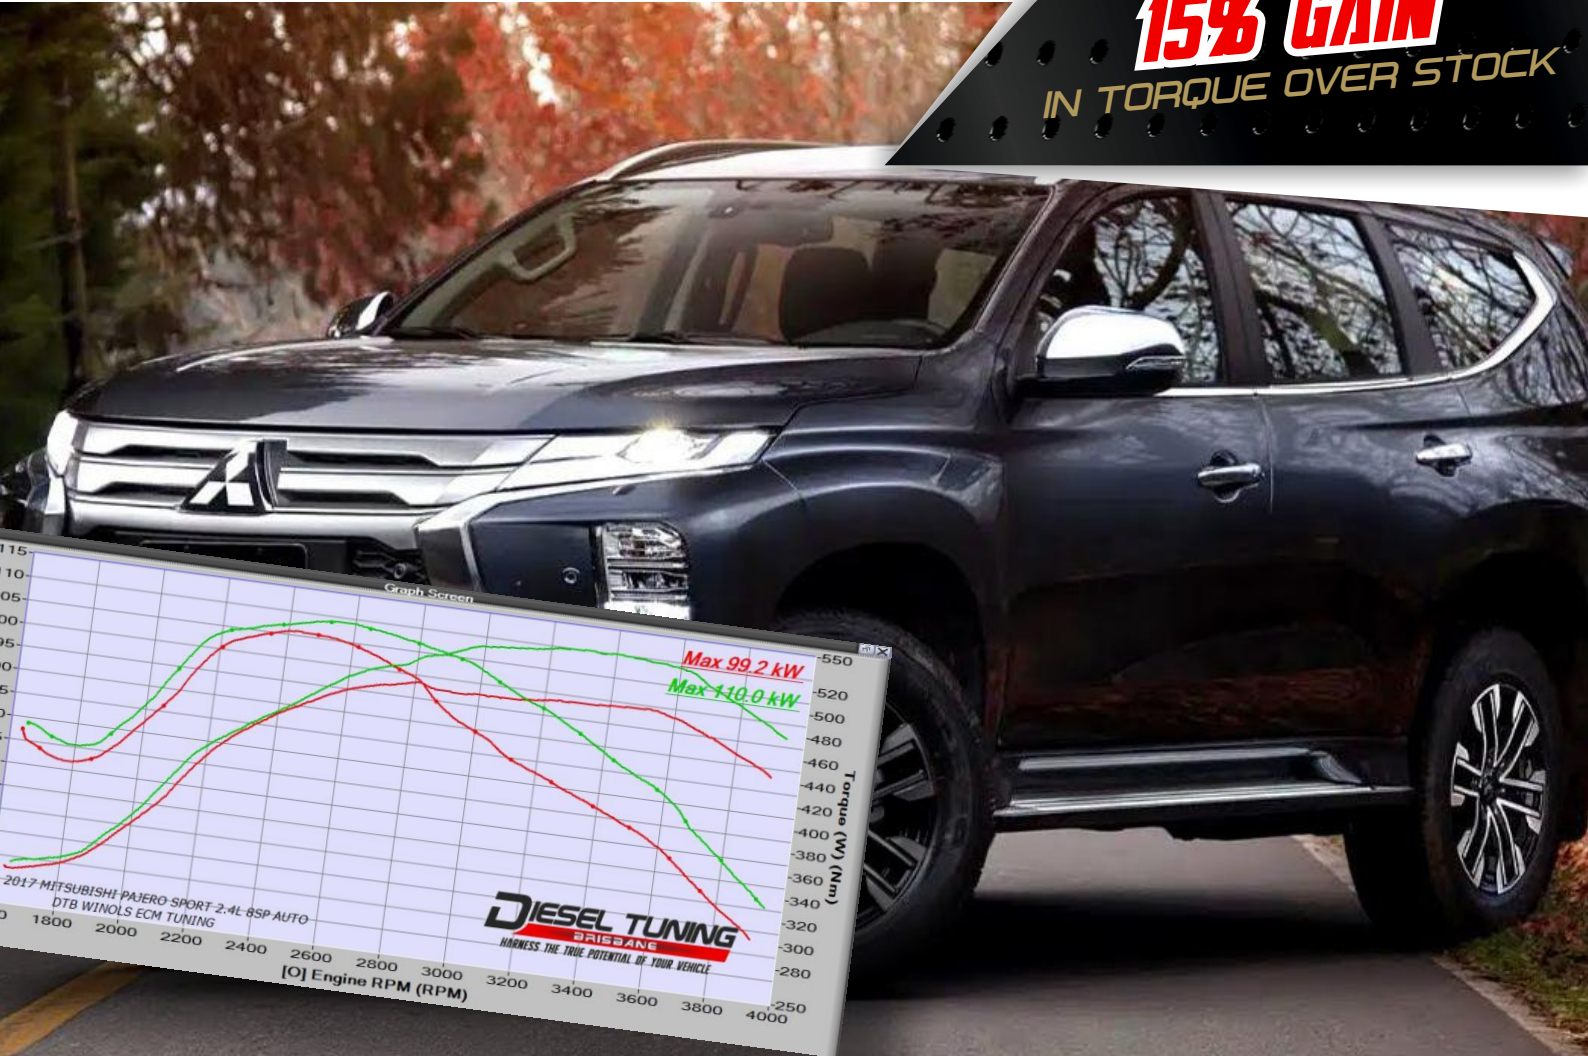

PACKAGE 1

STAGE 1 TOWING PACKAGE

HARNESS THE TRUE POTENTIAL OF YOUR VEHICLE

UP TO
15% GAIN
IN TORQUE OVER STOCK

PACKAGE FROM \$1,500

INDIVIDUAL RESULTS MAY VARY

INCLUDED IN PACKAGE

TAILORED ECM TUNING