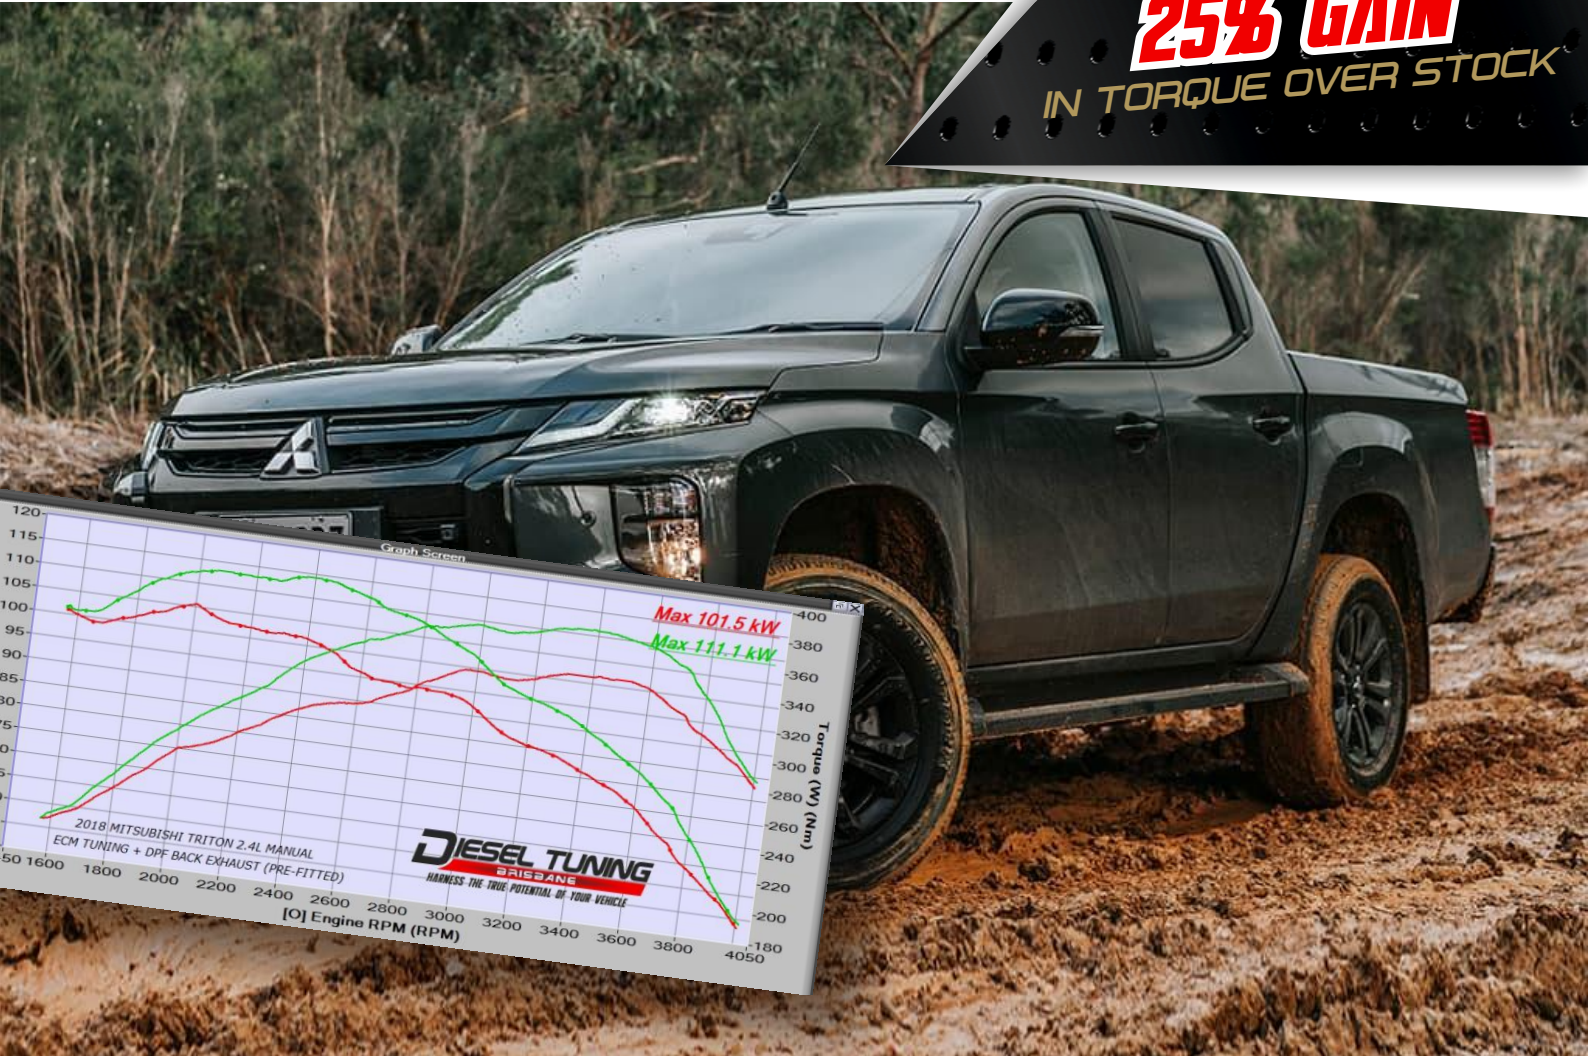

MITSUBISHI
MOTORS

PAJERO | *TRITON* | PAJERO SPORT

TAILORED PERFORMANCE PACKAGES

PAJERO 3.2L | PAJERO SPORT 2.4L | TRITON 2.4L

WWW.DIESELTUNINGBRISBANE.COM.AU

DIESEL TUNING BRISBANE

ADMIN@DIESELTUNINGBRISBANE.COM.AU

07 5353 9115

DIESEL TUNING
BRISBANE

HARNESS THE TRUE POTENTIAL OF YOUR VEHICLE

TRITON MR-MQ 2016-2022 2.4L

PACKAGE 1

STAGE 1 TOWING PACKAGE

HARNESS THE TRUE POTENTIAL OF YOUR VEHICLE

UP TO
25% GAIN
IN TORQUE OVER STOCK

HARNESS THE TRUE POTENTIAL OF YOUR VEHICLE

UP TO
30% GAIN
IN TORQUE OVER STOCK

PACKAGE FROM \$2,350

INDIVIDUAL RESULTS MAY VARY

INCLUDED IN PACKAGE

- TAILORED ECM TUNING
- 304-GRADE STAINLESS DPF-BACK EXHAUST

2-3/10 LEAR JET DRIVE CABOOLTURE

TRITON MR-MQ 2016-2022 2.4L

PACKAGE 3

SILVER PERFORMANCE PACKAGE

HARNESS THE TRUE POTENTIAL OF YOUR VEHICLE

UP TO
35% GAIN
IN TORQUE OVER STOCK

PACKAGE FROM \$4,450

INDIVIDUAL RESULTS MAY VARY