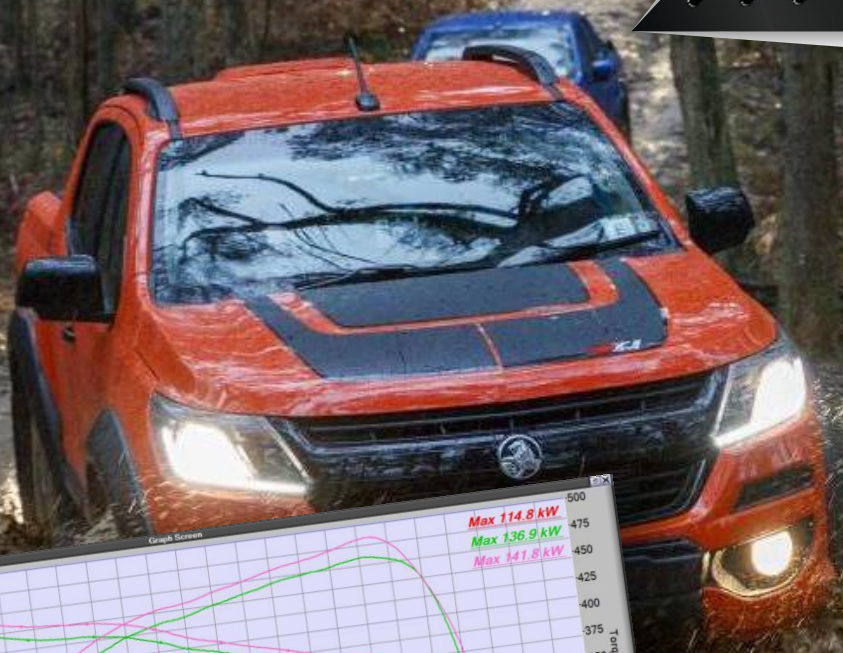

ADMIN@DIESELTUNINGBRISBANE.COM.AU

@DIESELTUNINGBRISBANE

TOWING, COMMERCIAL & DAILY USE

HARNESS THE TRUE POTENTIAL OF YOUR VEHICLE

UP TO **25% GAIN**
IN TORQUE OVER STOCK

PACKAGE FROM \$1,495

INDIVIDUAL RESULTS MAY VARY