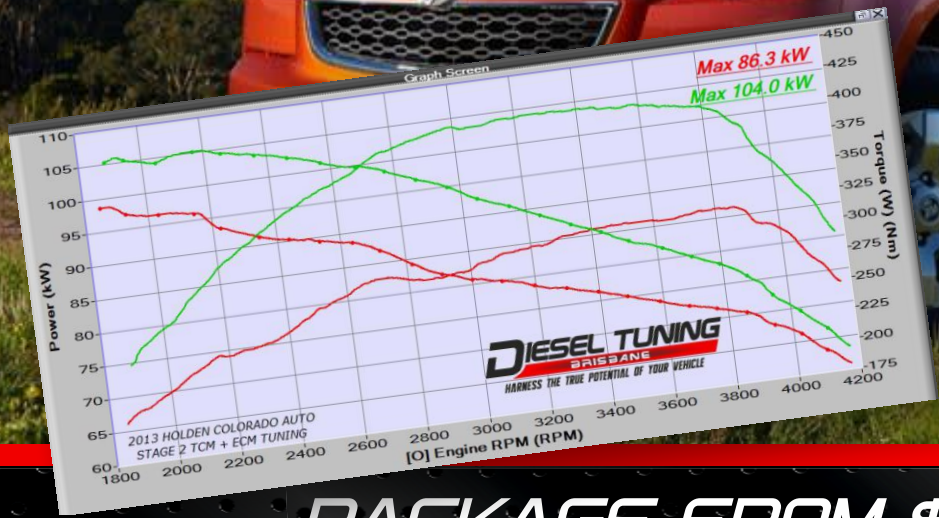

UP TO
25% GAIN
IN TORQUE OVER STOCK

PACKAGE FROM \$1,495

INDIVIDUAL RESULTS MAY VARY

INCLUDED:

- > Tailored ECM Tuning

ALSO AVAILABLE:

- > Tailored TCM Tuning
- > Upgraded Charge Air Cooler
- > Garrett Powermax Turbocharger Upgrade