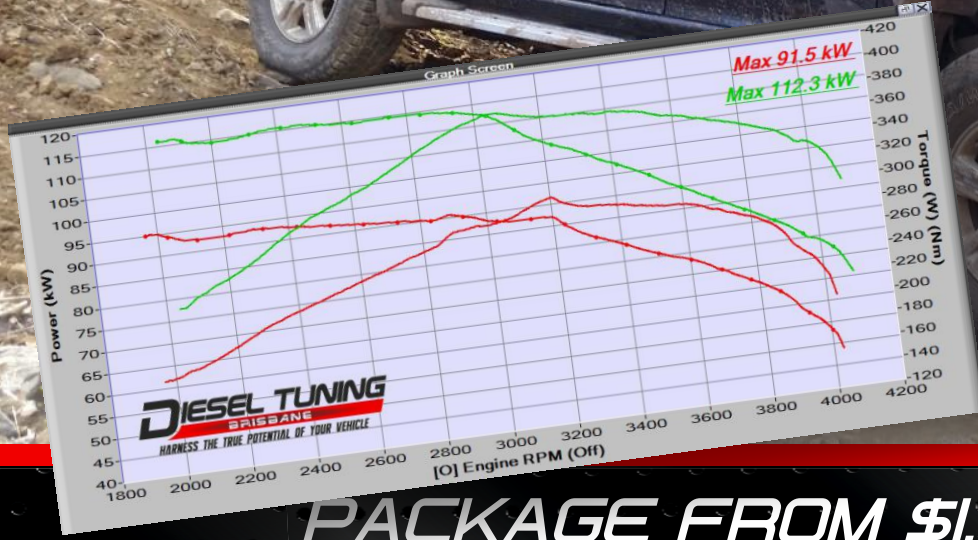

UP TO
30% GAIN
IN TORQUE OVER STOCK

PACKAGE FROM \$1,495

INDIVIDUAL RESULTS MAY VARY

INCLUDED:

- > Tailored ECM Tuning

ALSO AVAILABLE:

- > Garrett Powermax Direct Fit Intercooler
- > Garrett Powermax Turbocharger Upgrade