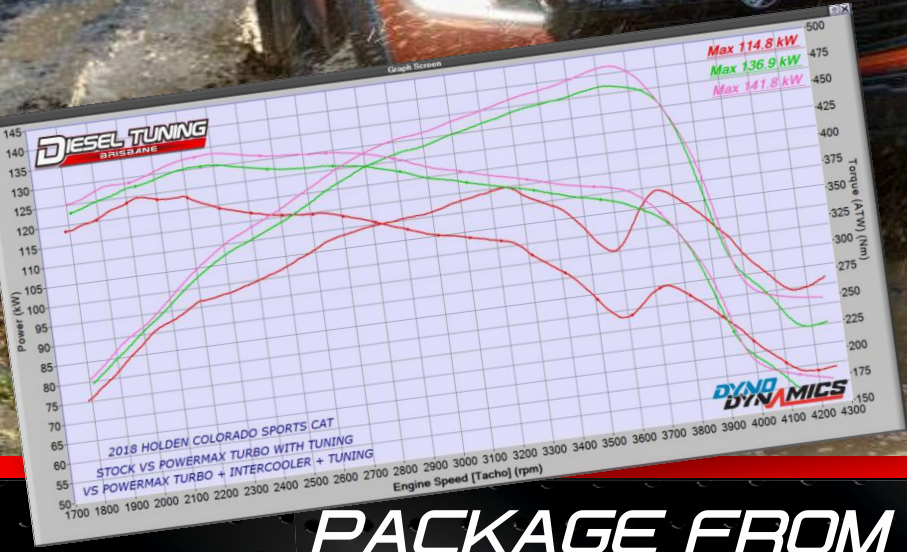

ADMIN@DIESELTUNINGBRISBANE.COM.AU

@DIESELTUNINGBRISBANE

TOWING, COMMERCIAL & DAILY USE

HARNESS THE TRUE POTENTIAL OF YOUR VEHICLE

UP TO **25% GAIN**
IN TORQUE OVER STOCK

PACKAGE FROM \$1,495

INDIVIDUAL RESULTS MAY VARY

UP TO
25% GAIN
IN TORQUE OVER STOCK

PACKAGE FROM \$1,495

INDIVIDUAL RESULTS MAY VARY

INCLUDED:

- > Tailored ECM Tuning

ALSO AVAILABLE:

- > Tailored TCM Tuning
- > Upgraded Charge Air Cooler
- > Garrett Powermax Turbocharger Upgrade