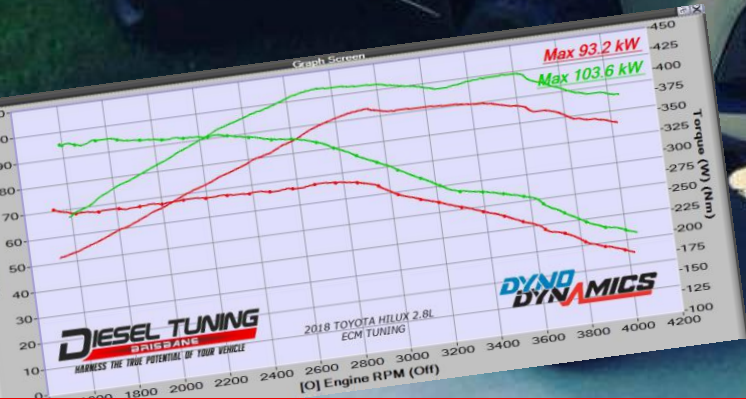

PLATINUM PERFORMANCE PACKAGE

HARNESS THE TRUE POTENTIAL OF YOUR VEHICLE

UP TO
50% GAIN
IN TORQUE OVER STOCK

PACKAGE FROM $7,250

INDIVIDUAL RESULTS MAY VARY

INCLUDED IN PACKAGE

- TAILORED ECM TUNING
- 304-GRADE STAINLESS DPF-BACK EXHAUST
- INJECTOR UPGRADE

- TURBOCHARGER UPGRADE
- UPGRADED CHARGE AIR COOLER

WWW.DIESELTUNINGBRISBANE.COM.AU

[f](https://www.facebook.com/dieseltuningbrisbane) DIESEL TUNING BRISBANE

ADMIN@DIESELTUNINGBRISBANE.COM.AU

07 5353 9115

DIESEL TUNING
BRISBANE
HARNESS THE TRUE POTENTIAL OF YOUR VEHICLE

2-3/10 LEAR JET DRIVE CABOOLTURE