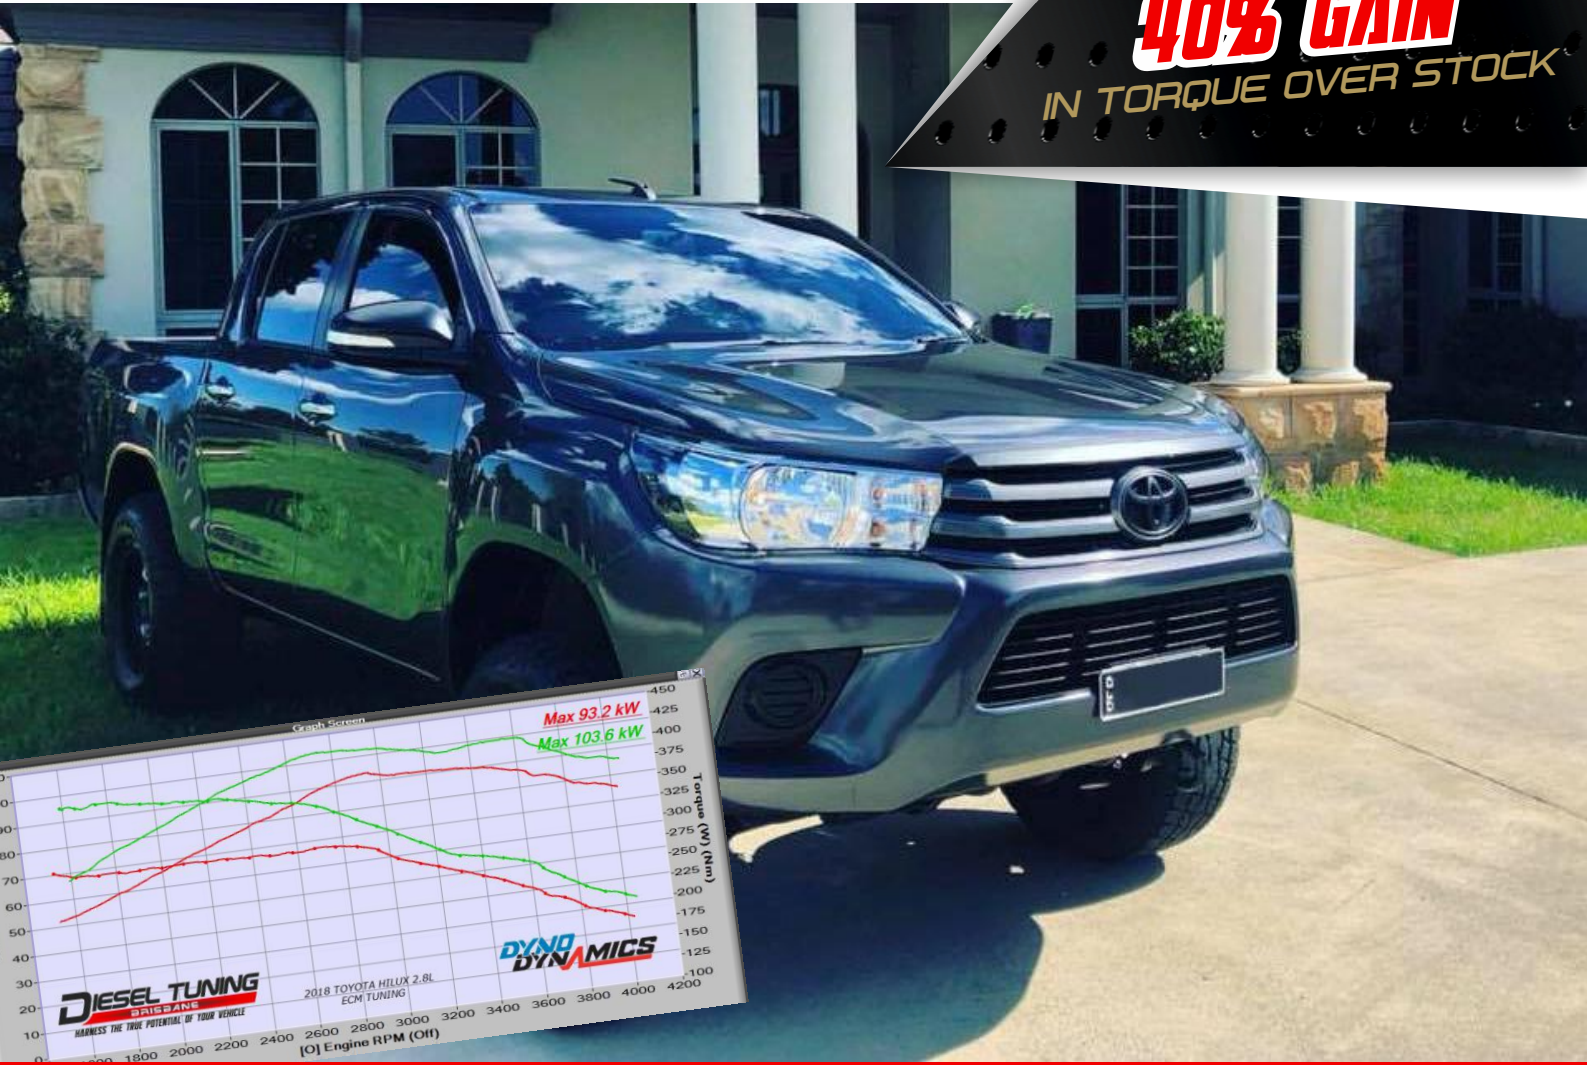

UP TO
35% GAIN
IN TORQUE OVER STOCK

PACKAGE FROM \$4,580

INDIVIDUAL RESULTS MAY VARY

INCLUDED IN PACKAGE

- TAILORED ECM TUNING
- 304-GRADE STAINLESS DPF-BACK EXHAUST
- UPGRADED CHARGE AIR COOLER

ADD TO YOUR PACKAGE

- TURBOCHARGER UPGRADE
- MAP SWITCH ON-THE-FLY

SILVER PERFORMANCE PACKAGE

HARNESS THE TRUE POTENTIAL OF YOUR VEHICLE

UP TO
40% GAIN
IN TORQUE OVER STOCK

PACKAGE FROM \$5,850

INDIVIDUAL RESULTS MAY VARY

INCLUDED IN PACKAGE