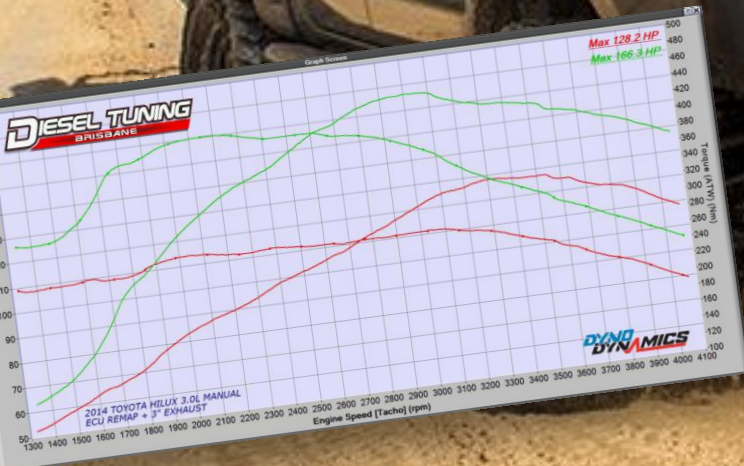

STAGE 2 TOWING PACKAGE

HARNESS THE TRUE POTENTIAL OF YOUR VEHICLE

UP TO
50% GAIN
IN TORQUE OVER STOCK