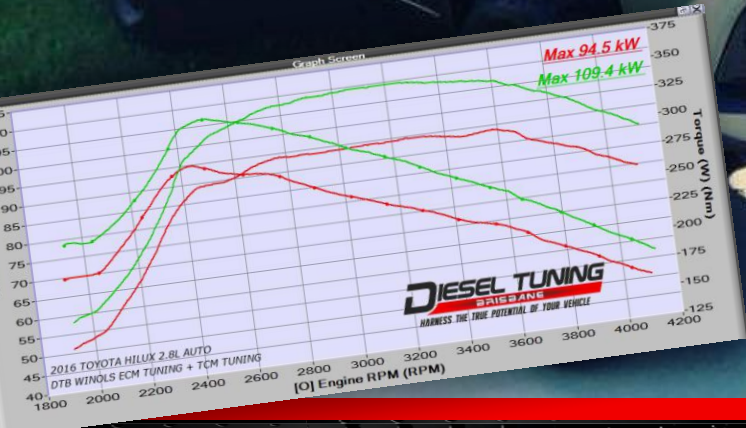

2-3/10 LEAR JET DRIVE CABOOLTURE

STAGE 1 TOWING PACKAGE

HARNESS THE TRUE POTENTIAL OF YOUR VEHICLE

UP TO
25% GAIN
IN TORQUE OVER STOCK

PACKAGE FROM \$1,500

INDIVIDUAL RESULTS MAY VARY

INCLUDED IN PACKAGE

TAILORED ECM TUNING