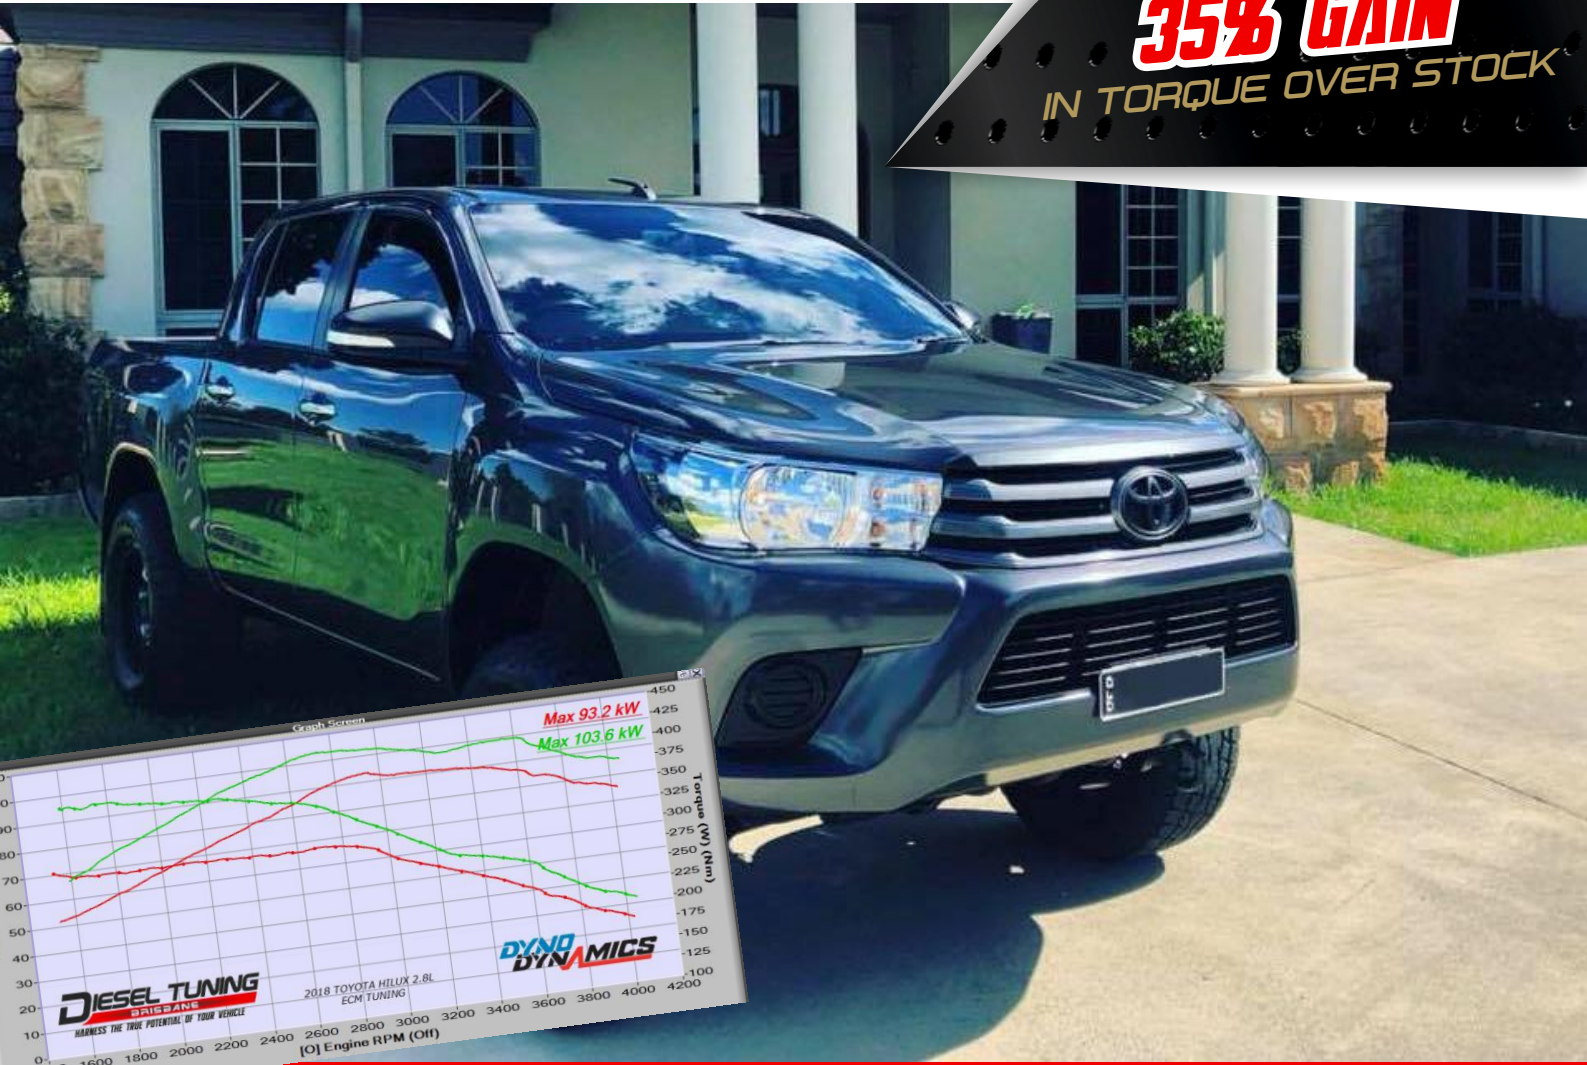

UP TO
35% GAIN
IN TORQUE OVER STOCK

PACKAGE FROM \$4,580

INDIVIDUAL RESULTS MAY VARY

INCLUDED IN PACKAGE

- TAILORED ECM TUNING
- 304-GRADE STAINLESS DPF-BACK EXHAUST
- UPGRADED CHARGE AIR COOLER

ADD TO YOUR PACKAGE